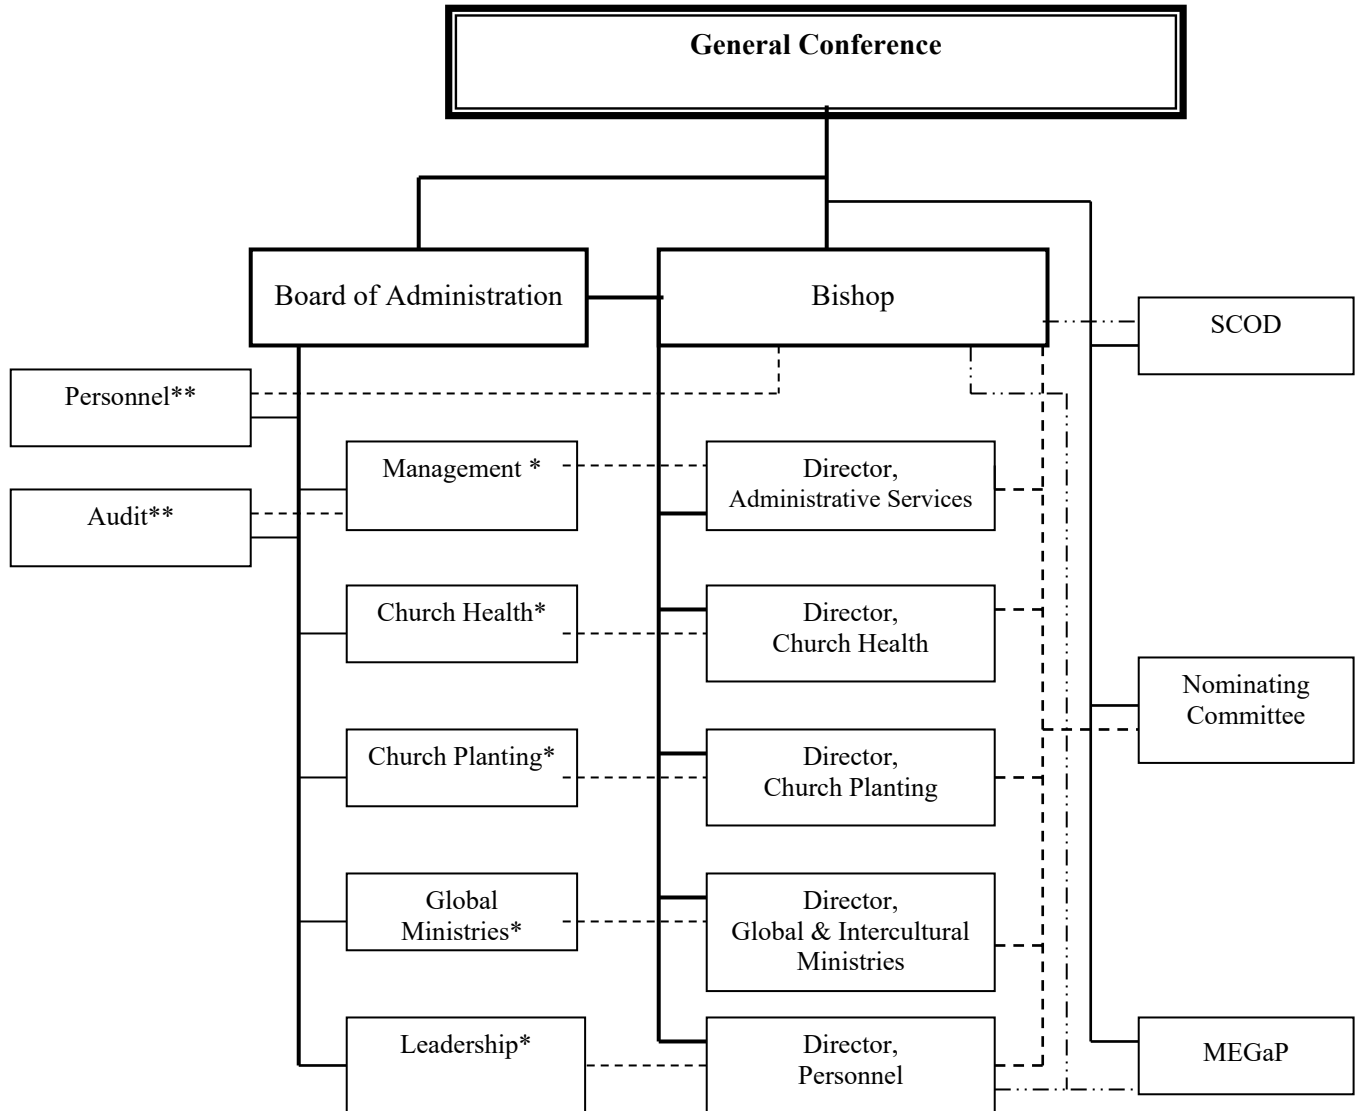

¶460 A ORGANIZATION CHARTS

The Free Methodist Church in Canada Organization Chart

* Number & role defined by Board
 **Include members from outside the Board

-.-.-.- Bishop chairs SCOD
 -.-.-.- Bishop & Director of Personnel chair MEGaP
 -.-.-.- NLT members resource BOA subcommittees and Nominating Committee